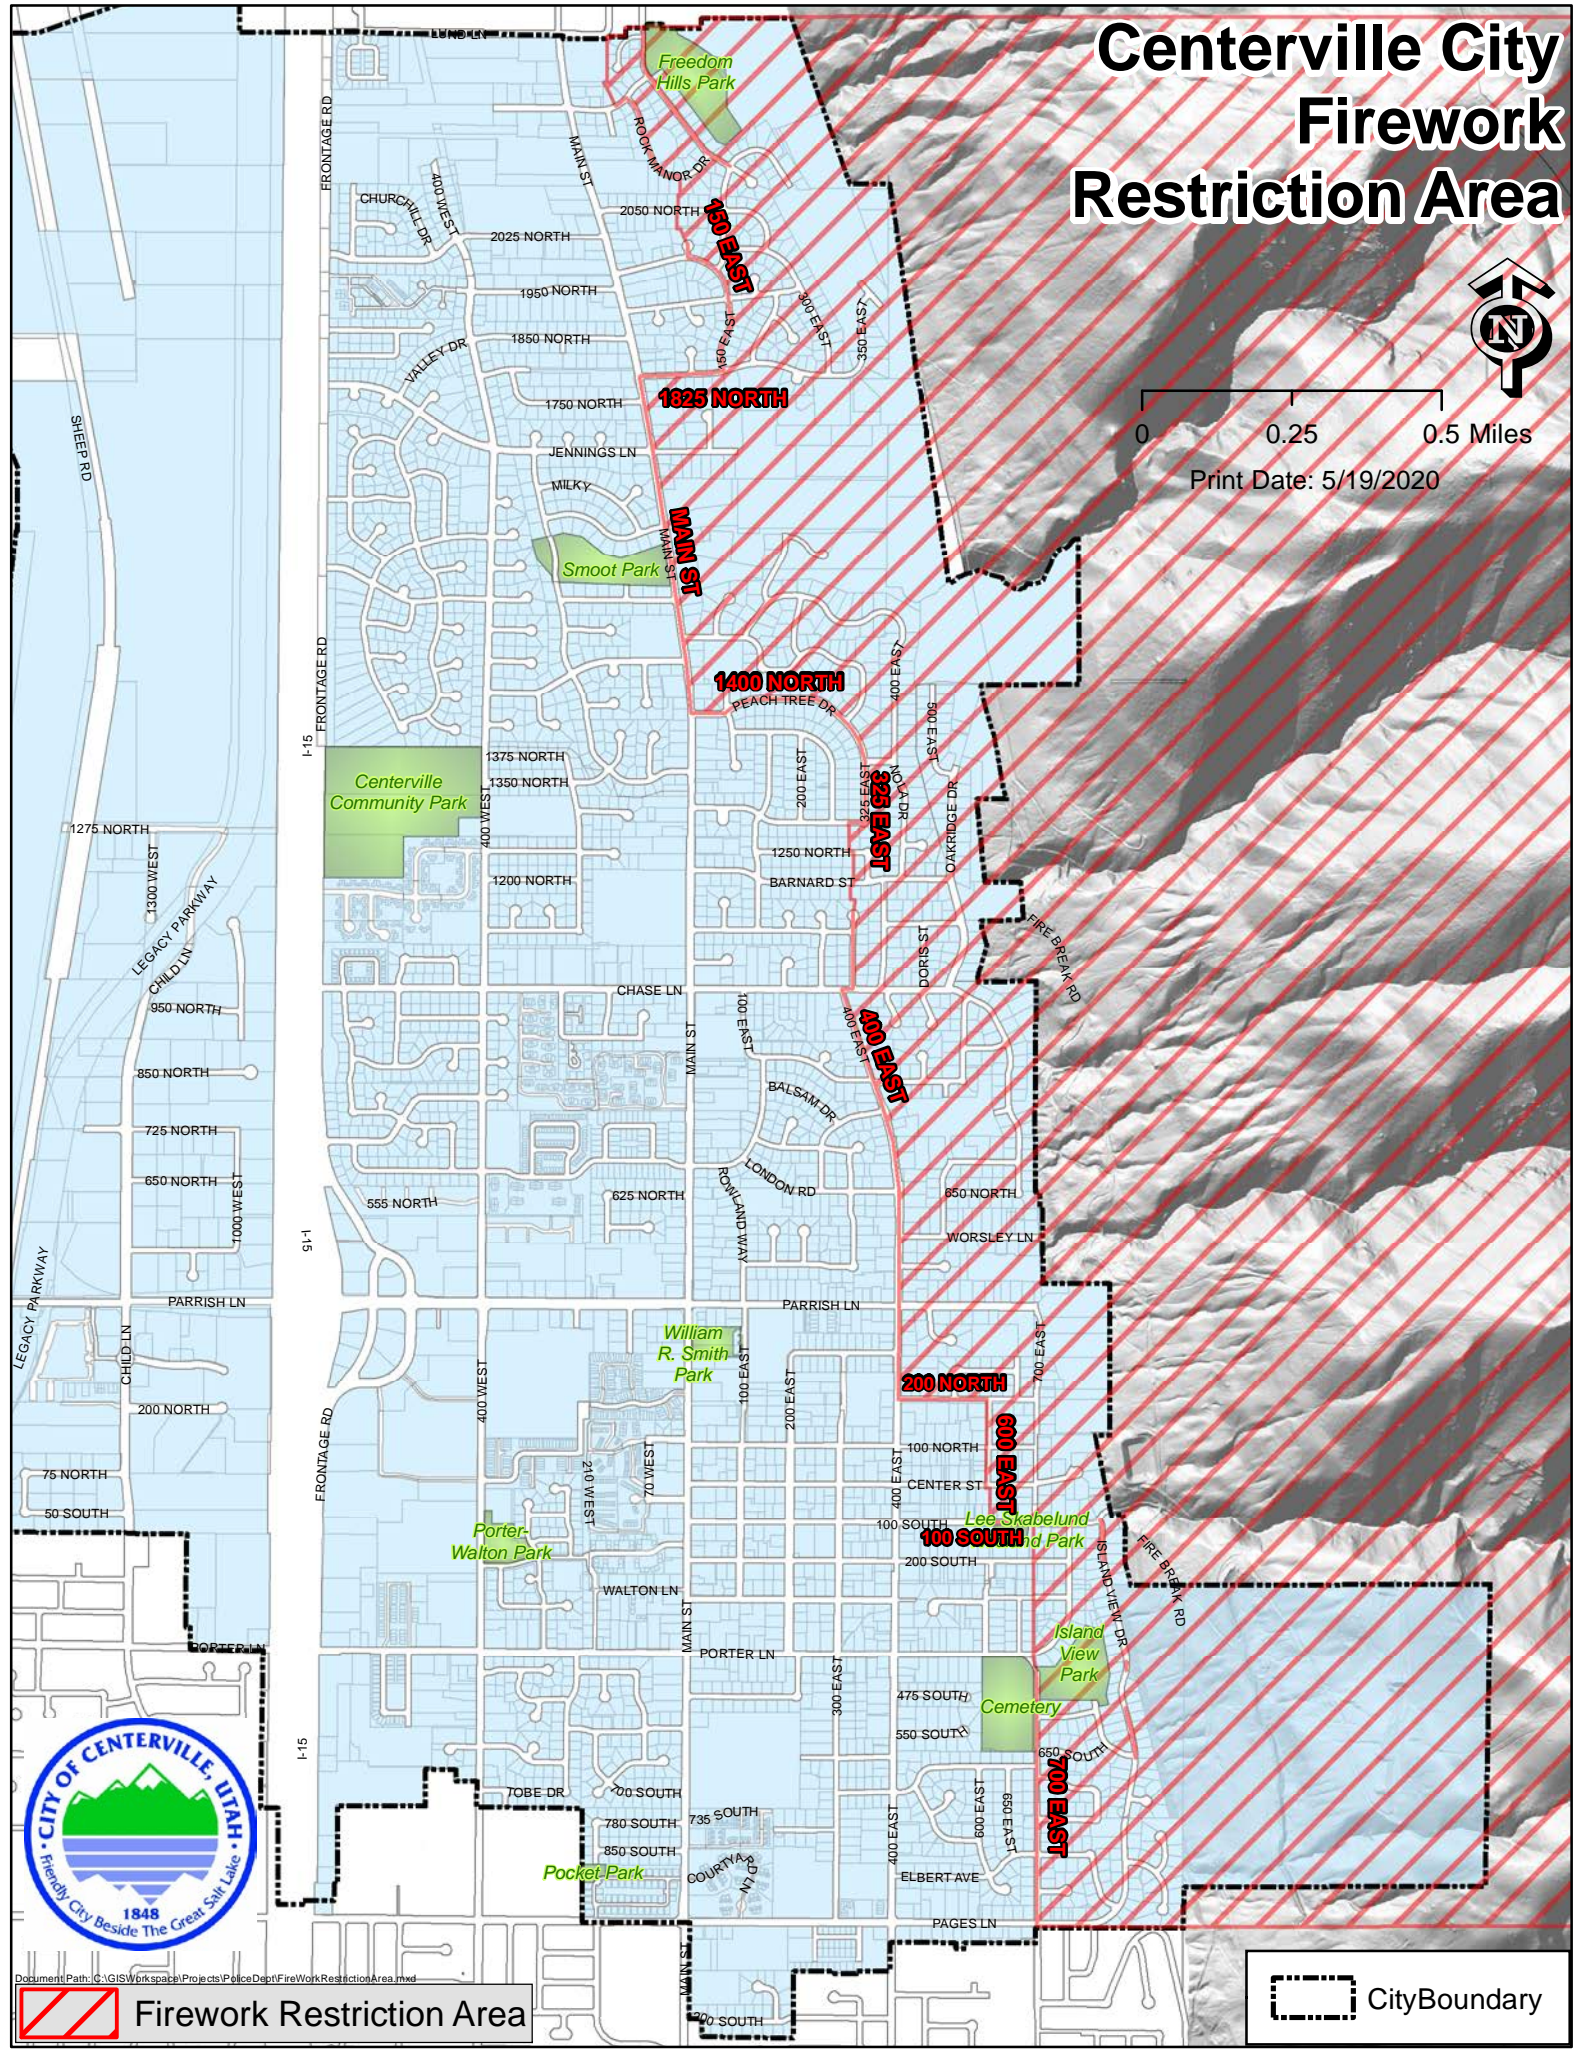

Centerville City Firework Restriction Area

0 0.25 0.5 Miles

Print Date: 5/19/2020

Firework Restriction Area

City Boundary